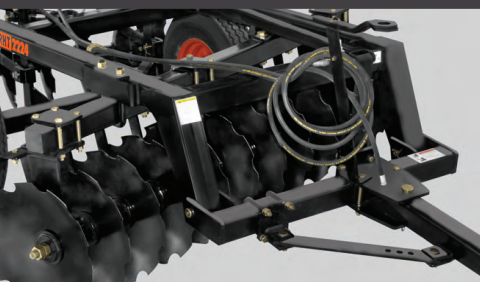

DISC HARROW

RHT SERIES

GETS MORE FOR YOUR FIELD

BISON

DISC HARROW RHT SERIES

For performing task of soil preparation, weed control and waste incorporation.

Robust with offset disk. RHT Series quickly adapts to different fields conditions with simple adjustments.

The adjusting screw makes leveling an easy task to achieve.

The frames for the different sections are made with tubular structural steel. It offers strong resistance to torsion and stability during work and transportation.

The off-centrebar allows the alignment of the harrow with the tractor.

Cleaners are standard equipment and keep the discs free from material.

Sealed anti-friction bearings for heavy-duty service.

26" 1/4 discs optional.

SPECIFICATIONS	RHT-1824	RHT-2024	RHT-2224	RHT-2424	RHT-2624	RHT-2824
Number of discs	18	20	22	24	26	28
Disc diameter and thickness	in 24 x 1/4					
Hitch type	Eccentric pull					
Main frame and discs section	Tubular structural steel 10.1 x 10.1 cm (4" x 4")					
Work width	ft 6.46	6.88	7.54	8.2	9.51	10.17
Variable angle in each section	° 12, 14, 18 & 21					
Separation between discs	in 9"					
Axle of discs	Round bar 1-1/2" diameter					
Work depth	Hydraulic raising or lowering the transport wheels					
Leveling	With spindle screw, back end of the parallel bar					
Discs cleaners	Adjustable sheet					
Bearings	Triple sealed spheres					
No. of bearings	6				8	
Tires	7.00 x 16					
Cylinder and hoses	Yes - 3" x 8" cylinder					
Aproximate weight	lbs 3009	3185	3362	3538	3725	3913
Power required	hp 60-70	60-80	70-90	80-100	100-120	120-140