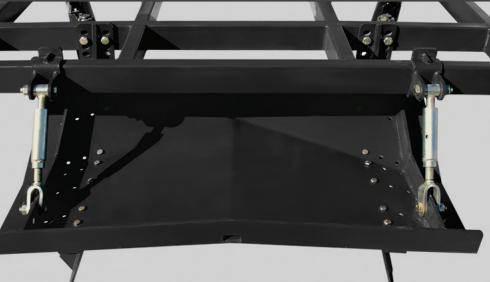

TECHNOLOGY THAT INCREASES PRODUCTIVITY

BED SHAPER

TF SERIES

YOUR STRONGEST ALLY

BISON

BED SHAPER

TF SERIES

The variety of adjustments for seed bed preparation makes possible different widths and heights.

Replaceable and reversible cutting blades provide longer blade usage.

A good quality shaped seed bed is critical factor on the doog maturity of the products and its nutrients, proper drainage, plant rooting improvement and consequently overall plant development during its growth cycle.

The bed-shaper height is adjustable by simply moving the bed-shaper stands and mechanical clampings.

Bison Bed Shaper is available with fertilizer attachment.

SPECIFICATIONS

TF-3248

Required power	hp	70
Hitch type		3 point cat. II
Chassis type		Tubular structural steel
Aproximate weight	lb	992
Height	in	43
Long	in	77
Working width	in	75
Adjustable bed shaper		Yes
High of bed	in	3.93 - 11.81
Width of bed	ft	5/5. 5/6. 5
Fertillizing		optional