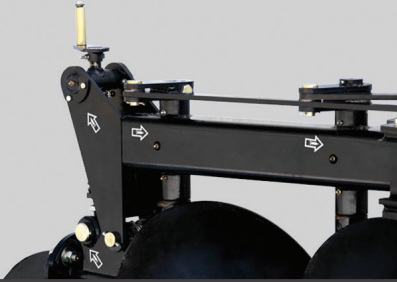

TECHNOLOGY THAT INCREASES PRODUCTIVITY

DISC PLOW

SERIE ADB1/ADB2

YOUR STRONGEST ALLY

BISON

DISC PLOW

ADB1/ADB2 SERIES

The Bison disc plow with guide-wheel fixed & guide-wheel adjustable are an implement designed to handle the rigorous work demanded by the agricultural industry.

This disc plow is user friendly, by combining two or more simple adjustments.

A main attribute is its versatility. The plow adapts to the different soil conditions and lay out of the land, to obtain the appropriate depth requirement.

Constructed with a steel frame; this plow does not have any cast parts, making it more durable under rough conditions.

Optional equipment: disc cleaners and notched disks (28" x 1/4").

Great part support provided by Bison. All assemblies and manufactured components are built in-house.

Dare to test the durability, functionality, and quality of work Bison provides with our premium products!

SPECIFICATIONS	ADB1-328H2/ADB2-328H2	ADB1-428H2/ADB2-428H2
Hitch type	CAT. II 3-point	
Number of Discs	3	4
Size of Discs	in 28 x 1/4	
Reversion	Hydraulic	
Width of Cut	in 30"	40"
Width of Track	in 58"	70"
Overall Width	in 49"	58"
Cutting Depth	cms 41	
Horizontal Angle of Discs	° 38 & 42	
Vertical Angle of Discs	° 15, 20 y 25	
Overall Length	in 88"	110"
Overall Height	in 44"	
Guide Wheel	ADB1: Adjustable / ADB2: Fixed	
Vertical Tilt Adjustment	Side Independent	
Steering angle adjustment	° 3 positions (-10°, 0° y 10°)	
Arm length adjustment	pulg 6, 6 7/8, 7 3/4, 8 5/8	
Depth Adjustment	Continuous	
Tractor Requirement	hp 65-80	80-100